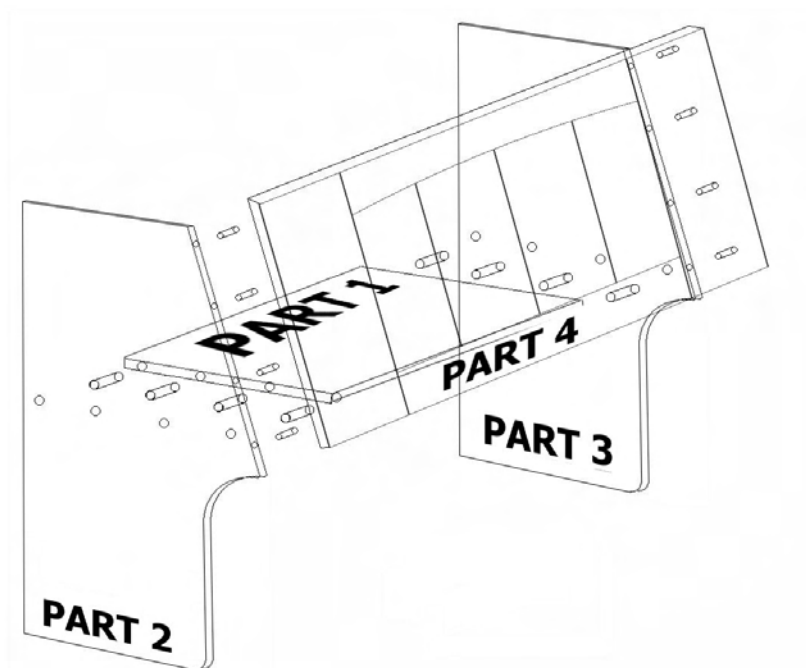

# MODERN CANOPY ASSEMBLY INSTRUCTIONS

**Pack Includes**    16 no. Dowels.  
                          2 no. 12 ml Glue.

- Step 1.**    Insert Glue & 8 Dowels in Part 1
- Step 2.**    Insert Glue & 8 Dowels in the edges of Parts 2 & 3
- Step 3.**    Connect Parts 1,2 and 3 firmly together.
- Step 4.**    Connect Part 4 to parts 2,3 firmly together.